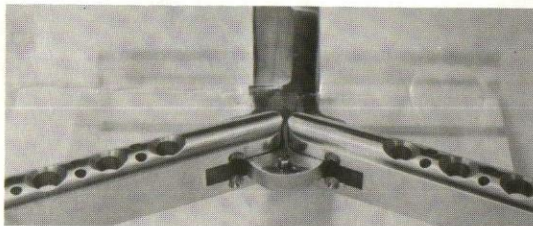

PRESENTATION SERIES FEATURES INCLUDE:

- Completely hand-ground satin-finish 440C stainless steel blade, 3/16" thick, heat treated to a Rockwell hardness of 59-61 on the C scale.
- Electro-chemical etched logo.
- Patented integral handles machined from solid stock to exacting specifications provide the maximum in strength, blade protection and easy cleaning.
- Insert materials: Micarta[®], a high pressure phenolic resin laminate, which will not crack, chip, fade or shrink. Exotic woods, and other natural materials available upon request.