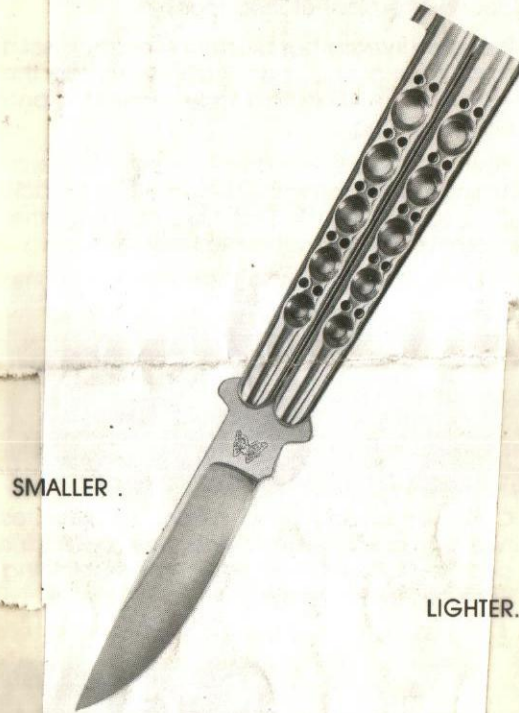

The Challenge

The Accomplishment

Overall Length - 9 inches open, 5 1/8 inches closed
Blade - 3 1/2 inch cutting edge.

Available at:

THE NEWEST EDITION OF THE BALI-SONG SAGA . . .

THE MODEL 68 UTILITY FOLDER

SMALLER .

LIGHTER . . .

MORE AFFORDABLY PRICED!

All of the **BALI-SONG** experience in building extremely high quality knives has been utilized in the design and creation of the Model 68, the first true **BALI-SONG** production knife.

This knife features all stainless steel construction and exhibits the quality, design and workmanship we are famous for around the world, and comes snug in its own Cocoon™ Belt Sheath. All this at a more affordable price!