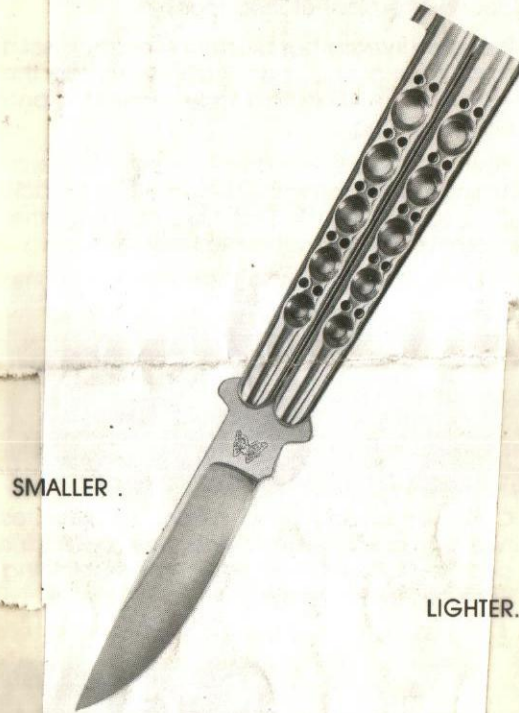

The Challenge

The Accomplishment

Overall Length — 9 inches open, 5½ inches closed
Blade — 3½ inch cutting edge.

Available at:

THE NEWEST EDITION OF THE BALI-SONG SAGA . . .

THE MODEL 68 UTILITY FOLDER

SMALLER .

LIGHTER . . .

MORE AFFORDABLY PRICED!

All of the **BALI-SONG** experience in building extremely high quality knives has been utilized in the design and creation of the Model 68, the first true **BALI-SONG** production knife.

This knife features all stainless steel construction and exhibits the quality, design and workmanship we are famous for around the world, and comes snug in its own Cocoon™ Belt Sheath. All this at a more affordable price!

THE MODEL 68:

Length Open:	7.500"
Length Closed:	4.375"
Blade Thickness:	0.100"
Blade Hardness:	57-59 Rockwell C scale

PC PACIFIC CUTLERY CORP.

Presents

TODAY'S MOST
RESPECTED FAMILY
OF KNIVES

MODERN TECHNOLOGY COMBINED WITH
CLASSIC DESIGN RESULT IN THE STRONGEST,
MOST DURABLE FOLDING KNIFE AVAILABLE.