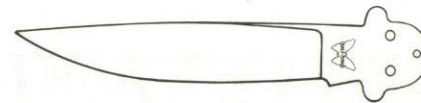

PRESENTATION SERIES FEATURES INCLUDE:

- Completely hand-ground satin-finish 440C stainless steel blade, 3/16" thick, heat treated to a Rockwell hardness of 59-61 on the C scale.
- Electro-chemical etched logo.
- Patented integral handles machined from solid stock to exacting specifications provide the maximum in strength, blade protection and easy cleaning.
- Insert materials: Micarta[®], a high pressure phenolic resin laminate, which will not crack, chip, fade or shrink. Exotic woods, and other natural materials available upon request.

- Our three-point locking system incorporates two fully machined stainless steel pivot pins and tang pin, resulting in the strongest folding knife available today.

Our blades are the finest ever to be in a knife of this type because they are ground by a master of this difficult art form. Jody Samson, Pacific Cutlery Corporation's custom cutler and designer, has set the standard which others can only hope to duplicate. He has many years experience beginning with his early association with the pioneer knife-maker, John Nelson Cooper. Jody's work also includes the priceless Master's sword wielded by Arnold Schwarzenegger as "Conan"; a John Milius film, a Dino DeLaurentiis production.

PRESENTATION SERIES BLADE SELECTION

Each knife features one non-interchangeable blade of your choice (1-3).

1. Utility

— General purpose blade.

2. Bowie

— Our version of the famous American fighting blade.