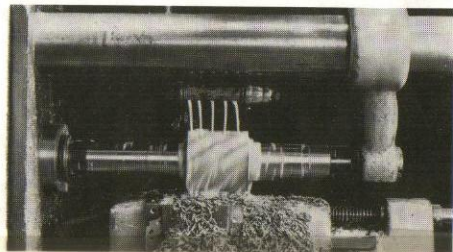

THE STANDARD OF STRENGTH AND BEAUTY

No maker of fine knives is more aware of the varied and demanding requirements placed on their products than we at Pacific Cutlery Corporation. From the discriminating collector who places a premium on fine workmanship; to the sportsman who's primary concerns are function and dependability; to the martial arts enthusiast who appreciates the physical blend of design, balance, and response in the never ending quest for perfection of form.

We are the only licensed manufacturer of the patented **BALI-SONG** knife. We continue the Bali-Song tradition of combining both high technology and old-world craftsmanship to produce the most intriguing knives in the world.

OUR PRESENTATION SERIES

Our Presentation **BALI-SONG** knife is custom hand-made sparing no expense, and offering no compromise in its development and production. We precision machine solid brass or stainless steel handles, and painstakingly hand fit the beautiful inlay of your choice. We also offer a skeletonized handle of stainless steel or brass, for the ultimate in total function. We use 440C stainless steel in our blades. In order to utilize the exceptional edge-holding capability of this steel, we use heat treating methods developed and used by the aerospace industry. Our blades are heat treated in a vacuum furnace to minimize contamination, then sub-zero quenched resulting in a blade tough enough to hold an edge without being brittle.

PRESENTATION SERIES FEATURES INCLUDE: