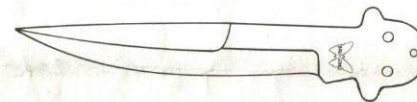

PRESENTATION SERIES FEATURES INCLUDE:

- Completely hand-ground satin-finish 440C stainless steel blade, 3/16" thick, heat treated to a Rockwell hardness of 59-61 on the C scale.
- Electro-chemical etched logo.
- Patented integral handles machined from solid stock to exacting specifications provide the maximum in strength, blade protection and easy cleaning.
- Insert materials: Micarta[®], a high pressure phenolic resin laminate, which will not crack, chip, fade or shrink. Exotic woods, and other natural materials available upon request.

PRESENTATION SERIES BLADE SELECTION

Each knife features one non-interchangeable blade of your choice (1-3).

1. Utility

— General purpose blade.

2. Bowie

— Our version of the famous American fighting blade.