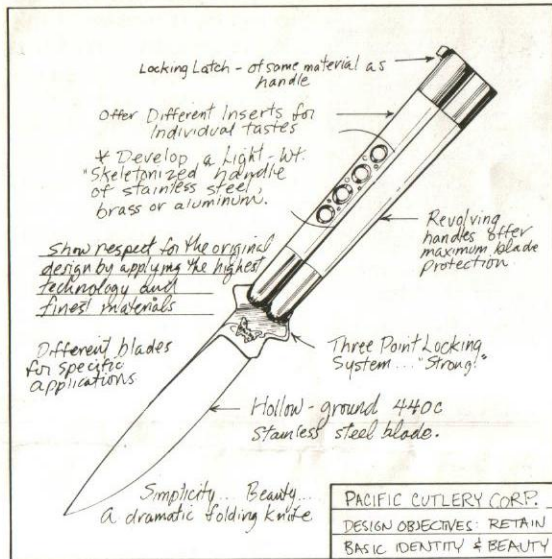

The Challenge

The Accomplishment

Overall Length — 9 inches open, 5½ inches closed
Blade — 3½ inch cutting edge.

Available at:

THE NEWEST EDITION OF THE BALI-SONG SAGA . . .

THE MODEL 68 UTILITY FOLDER

SMALLER .

LIGHTER . . .

MORE AFFORDABLY PRICED!

All of the **BALI-SONG** experience in building extremely high quality knives has been utilized in the design and creation of the Model 68, the first true **BALI-SONG** production knife.

This knife features all stainless steel construction and exhibits the quality, design and workmanship we are famous for around the world, and comes snug in its own Cocoon™ Belt Sheath. All this at a more affordable price!

THE MODEL 68:

Length Open:	7.500"
Length Closed:	4.375"
Blade Thickness:	0.100"
Blade Hardness:	57-59 Rockwell C scale

PC PACIFIC CUTLERY CORP.

Presents

TODAY'S MOST
RESPECTED FAMILY
OF KNIVES

MODERN TECHNOLOGY COMBINED WITH
CLASSIC DESIGN RESULT IN THE STRONGEST,
MOST DURABLE FOLDING KNIFE AVAILABLE.