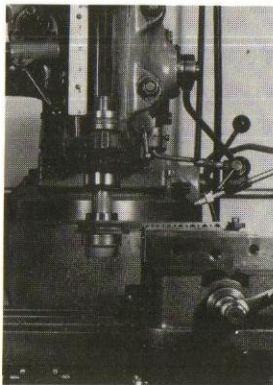

THE STANDARD OF STRENGTH AND BEAUTY

No maker of fine knives is more aware of the varied and demanding requirements placed on their products than we at Pacific Cutlery Corporation. From the discriminating collector who places a premium on fine workmanship; to the sportsman who's primary concerns are function and dependability; to the martial arts enthusiast who appreciates the physical blend of design, balance, and response in the never ending quest for perfection of form.

We are the only licensed manufacturer of the patented **BALI-SONG** knife. We continue the Bali-Song tradition of combining both high technology and old-world craftsmanship to produce the most intriguing knives in the world.

OUR PRESENTATION SERIES

Our Presentation **BALI-SONG** knife is custom hand-made sparing no expense, and offering no compromise in its development and production. We precision machine solid brass or stainless steel handles, and painstakingly hand fit the beautiful inlay of your choice. We also offer a skeletonized handle of stainless steel or brass, for the ultimate in total function. We use 440C stainless steel in our blades. In order to utilize the exceptional edge-holding capability of this steel, we use heat treating methods developed and used by the aerospace industry. Our blades are heat treated in a vacuum furnace to minimize contamination, then sub-zero quenched resulting in a blade tough enough to hold an edge without being brittle.

PRESENTATION SERIES FEATURES INCLUDE: