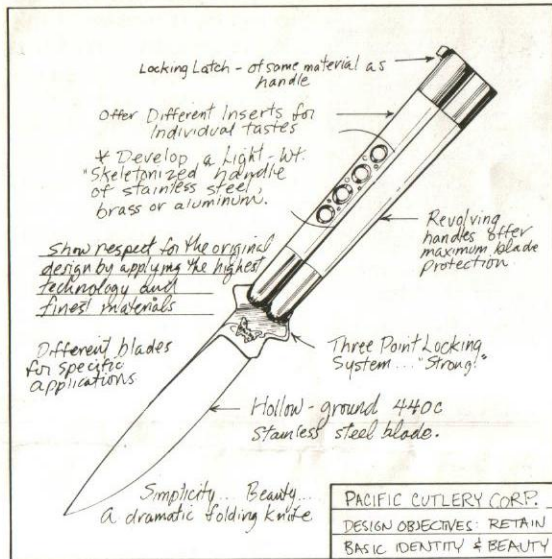

The Challenge

The Accomplishment

Overall Length - 9 inches open, 5 1/8 inches closed
Blade - 3 1/2 inch cutting edge.

Available at:

THE NEWEST EDITION OF THE BALI-SONG SAGA . . .

THE MODEL 68 UTILITY FOLDER

SMALLER .

LIGHTER . . .

MORE AFFORDABLY PRICED!

All of the **BALI-SONG** experience in building extremely high quality knives has been utilized in the design and creation of the Model 68, the first true **BALI-SONG** production knife.