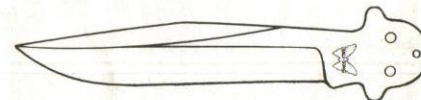

PRESENTATION SERIES FEATURES INCLUDE:

- Completely hand-ground satin-finish 440C stainless steel blade, 3/16" thick, heat treated to a Rockwell hardness of 59-61 on the C scale.
- Electro-chemical etched logo.
- Patented integral handles machined from solid stock to exacting specifications provide the maximum in strength, blade protection and easy cleaning.
- Insert materials: Micarta[®], a high pressure phenolic resin laminate, which will not crack, chip, fade or shrink. Exotic woods, and other natural materials available upon request.

- Our three-point locking system incorporates two fully machined stainless steel pivot pins and tang pin, resulting in the strongest folding knife available today.

Our blades are the finest ever to be in a knife of this type because they are ground by a master of this difficult art form. Jody Samson, Pacific Cutlery Corporation's custom cutler and designer, has set the standard which others can only hope to duplicate. He has many years experience beginning with his early association with the pioneer knife-maker, John Nelson Cooper. Jody's work also includes the priceless Master's sword wielded by Arnold Schwarzenegger as "Conan"; a John Milius film, a Dino DeLaurentiis production.

PRESENTATION SERIES BLADE SELECTION

Each knife features one non-interchangeable blade of your choice (1-3).

1. Utility

— General purpose blade.

2. Bowie

— Our version of the famous American fighting blade.