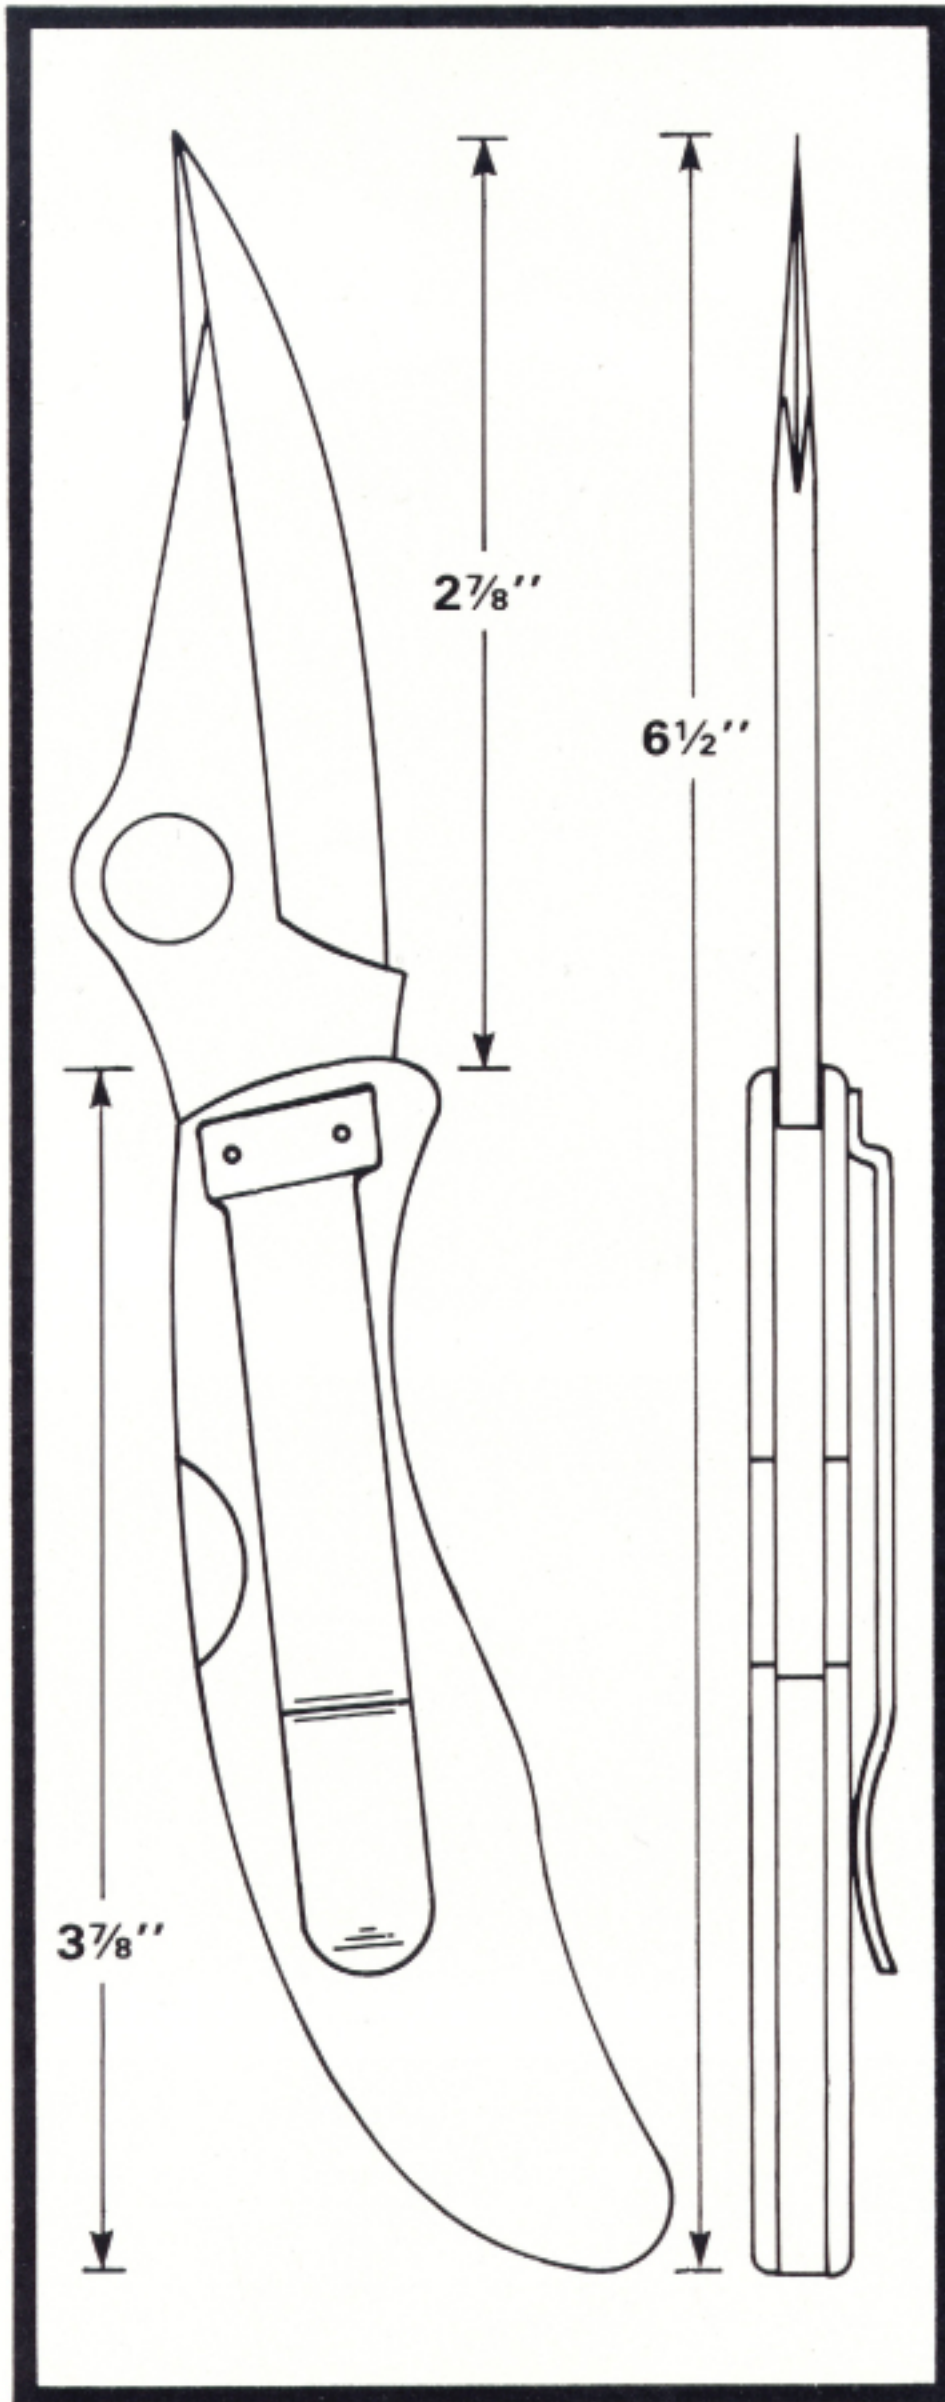

B. The CLIPIT's design is the simplest, least obstructive opening method of any knife on the market today. We've put a hole in the blade large enough to slip the tip of your thumb into for opening the knife with one hand. The 2-7/8" blade locks open with a unique front lock, also permitting one hand closing. (Front Lock design by Al Mar)

Specifications and Construction

Blade — Modified Clip Point with "Opening Hole" built into top of blade.

Stainless. Blade Length 2-7/8" (73mm)

Blade Thickness .120 (3mm)

Handle — All stainless construction. Ideal for boating, hunting, fishing, etc. Blade is locked into "open" position via a Front Lock.

Clip — Stainless construction, tempered for rigidity. Available in both right handed and left handed models (please specify when ordering).

Overall length — Opened 6-1/2" (165mm) closed 3-7/8" (99mm)

 **Spyderco**