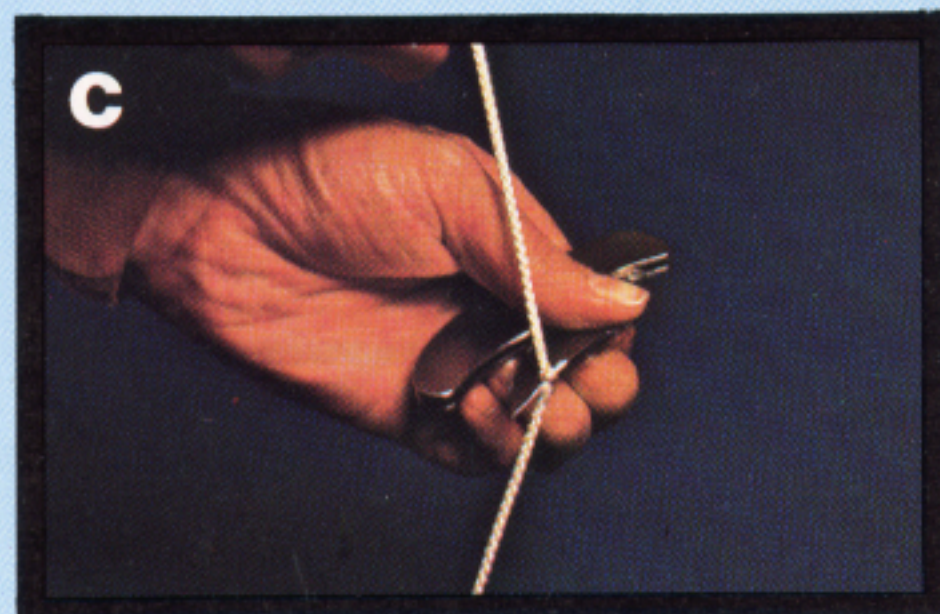

THE CLIPIT™

Actual Size

**The pocket knife for
easy access and smooth
handling.**

A simple solution to some old
pocket knife problems. THE
CLIPIT, designed to be used,
EASILY USED . . . to readily perform
efficiently with one hand.

U.S. and Foreign Patents Pending

THE CLIPIT™

The CLIPIT's practicality.

Cover pictures A, B, C, D, described below

A. We put a pocket clip on the handle of the knife, replacing the need of a sheath. This allows easier accessibility (like the intent of a sheath knife) with the convenience of a folding knife. The CLIPIT wears comfortably at

the edge of your pocket, boot, purse or even a bathing suit. In an instant, it's in your hand . . . no digging into pockets, no snaps to unsnap, no bulky sheath hanging off your hip . . . the CLIPIT is easily carried even wearing a THREE PIECE SUIT.

B. The CLIPIT's design is the simplest, least obstructive opening method of any knife on the market today. We've put a hole in the blade large enough to slip the tip of your thumb into for opening the knife with one hand. The 2-7/8" blade locks open with a unique front lock, also permitting one hand closing. (Front Lock design by Al Mar)